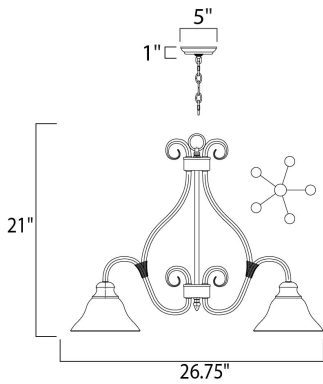

PRODUCT DESCRIPTION

Simple, elegant designs offered in a variety of our most popular finishes. Choose from Acorn, Country Stone, Pewter and Kentucky Bronze. Glass options are Marble and Wilshire.

MEASUREMENTS

DIMENSION : 26.75" L x 26.75" W x 21" H
CANOPY : 5" W x 1" H x 5" L
HANGING WEIGHT : 13 lb

LAMPING

INPUT VOLTAGE : 120V
BULB : 5 x 60W Incandescent E26 Medium , 300W Total
BULB INCLUDED : (Not Included)
DIMMABLE : Yes

FINISHES OPTION

Kentucky Bronze (KB)

GLASS

Marble MR

MATERIAL

Steel

RATINGS

cULus
Dry Location

ADDITIONAL

ADJUSTABLE
OPERATING TEMPERATURE:
-20°C (-4°F), 40°C (104°F)

Always consult a qualified electrician before installing any lighting product.